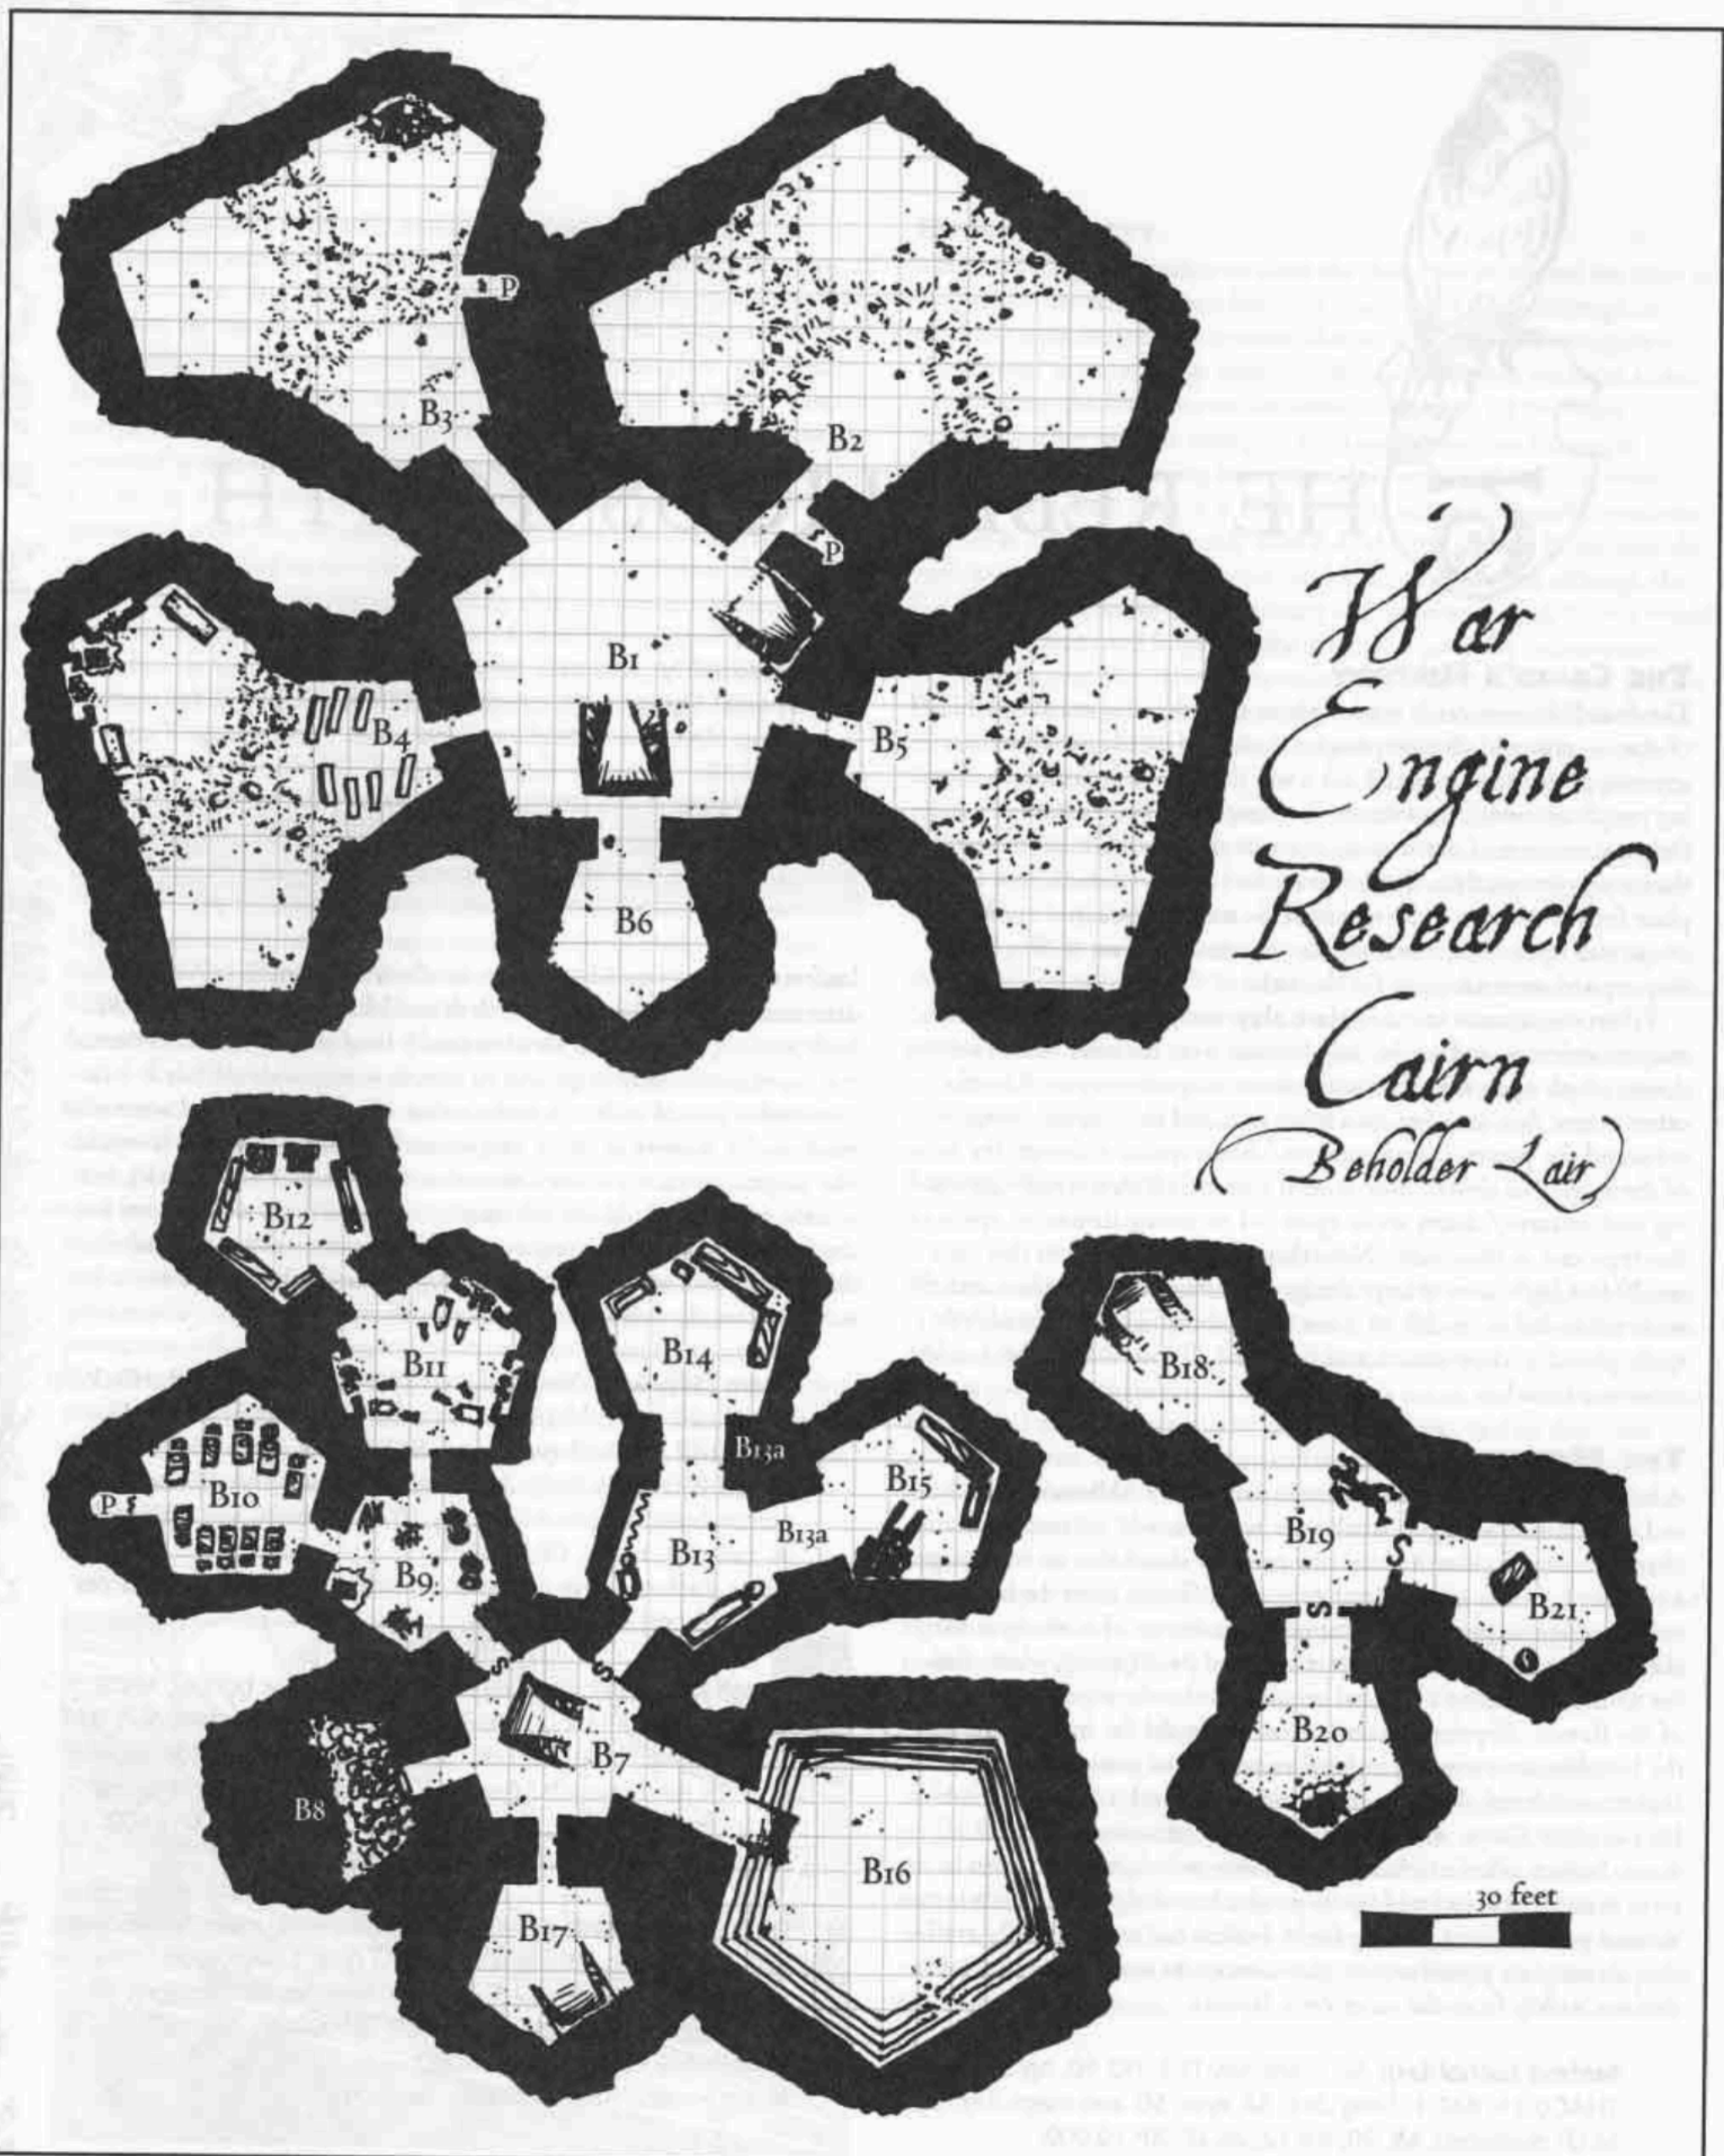

War
Engine
Research
Cairn
(Beholder Lair)

30 feet